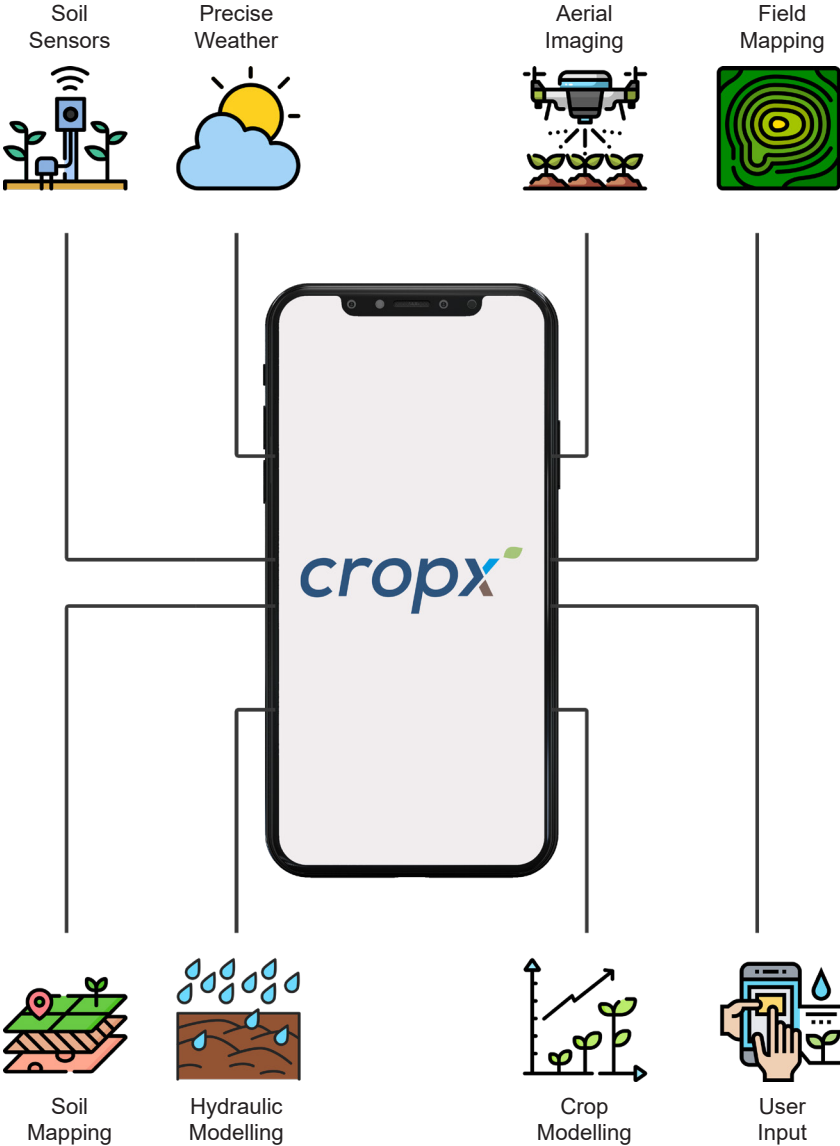

CROPX SYSTEM INFORMATION

CROPX SYSTEM INFORMATION