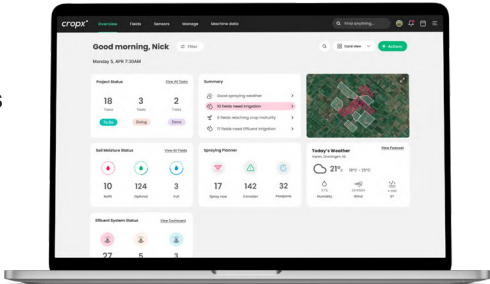

## SIMPLIFY IRRIGATION PLANNING

Make confident irrigation decisions, automate irrigation schedules and implement variable-rate irrigation to tailor your actions to the needs of each field.

Real-time data, advice, and automation accessed from desktop or mobile devices doesn't only save water and resources, it saves time – the valuable time of the field managers.

# CROPX SYSTEM INFORMATION

CROPX SYSTEM INFORMATION

## COMPLETE AND ACCURATE DATA SETS

CropX collects, transforms, and activates complex data sets:

- Tested and validated proprietary crop models
- Machine data automatically imported through API connection
- Soil data, weather, topography, satellite data, and more

## A SIMPLE YET POWERFUL DASHBOARD

- Quickly access key information and clear agronomic insights
- Customizable view for easy access to relevant data
- Ability to manage thousands of fields from one dashboard
- In-app communication between connected users and fields