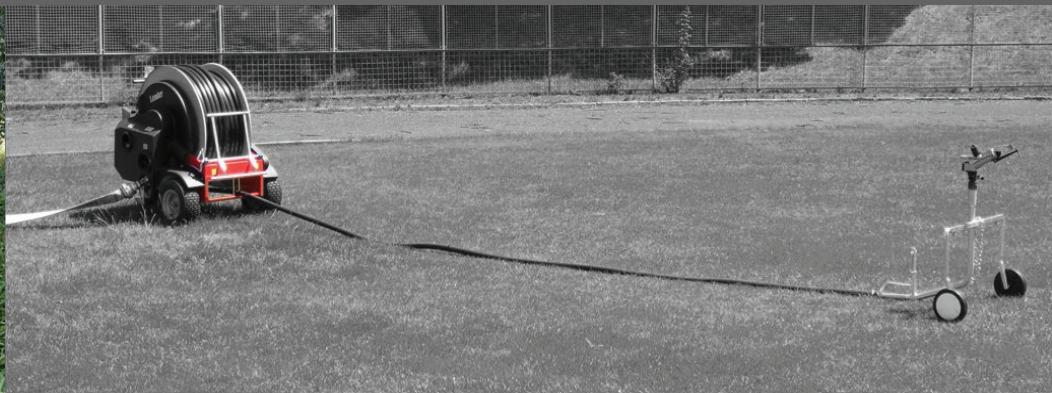

Rodney Industries

A Division of Vinidex Pty Limited

Phone:

07 3624 0300

Email:

sales@rodneyind.com.au

Web:

www.rodneyind.com.au